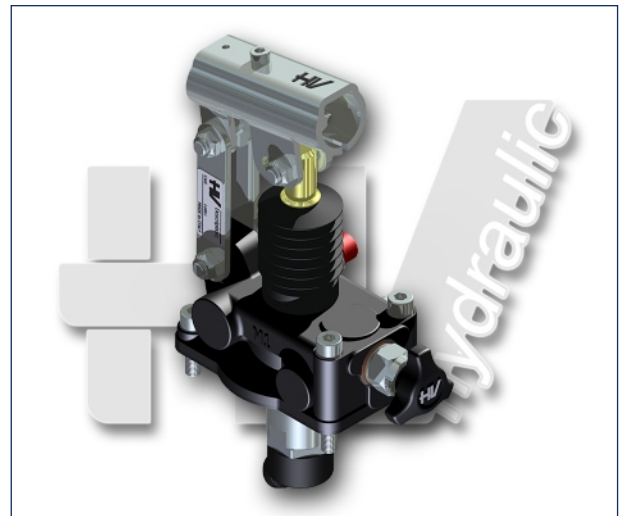

PMSE 20-30-40 s

with release hand knob
single acting hand pump for a single acting cylinder
for fixing to tank

Specifications:

- Cast iron body
- Piston treated with Niploy
- White zinc plated support lever
- Lever connection Ø 27
- White zinc plated external parts
- Standard colour black
- Oil tank mounting kit included

DISPLACEMENT cm ³	A mm	B mm	C mm	D °	E °	ACTUAL DISPLACEMENT cm ³	PRESSURE BAR		MASS KG	CODE WITHOUT BELLOWS	CODE WITH BELLOWS
							OPTIMAL	MAX			
20	249	167	34	35	29	20,527	80	240	3,100	6067.0010	6067.0037
30	252	167	34	38	26	30,262	60	185	3,200	6068.0010	6068.0037
40	252	167	40	38	26	40,290	40	160	3,300	6069.0010	6069.0037