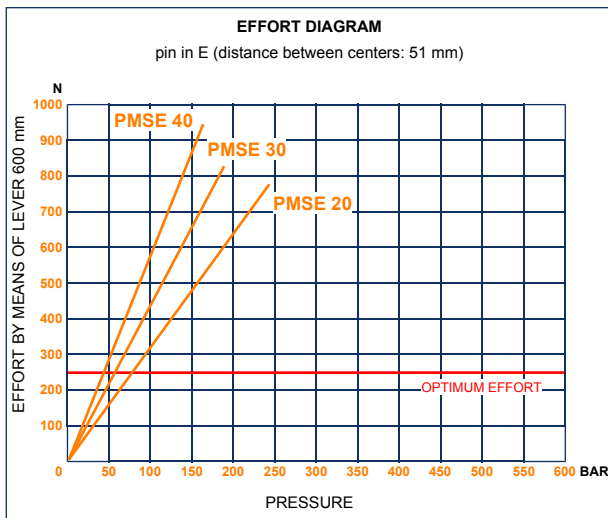

PMSE 20-30-40 s

with release hand knob
single acting hand pump for a single acting cylinder
for fixing to tank

Specifications:

- Cast iron body
- Piston treated with Niploy
- White zinc plated support lever
- Lever connection Ø 27
- White zinc plated external parts
- Standard colour black
- Oil tank mounting kit included

DISPLACEMENT cm ³	A mm	B mm	C mm	D °	E °	ACTUAL DISPLACEMENT cm ³	PRESSURE BAR		MASS KG	CODE WITHOUT BELLOWS	CODE WITH BELLOWS
							OPTIMAL	MAX			
20	249	167	34	35	29	20,527	80	240	3,100	6067.0010	6067.0037
30	252	167	34	38	26	30,262	60	185	3,200	6068.0010	6068.0037
40	252	167	40	38	26	40,290	40	160	3,300	6069.0010	6069.0037