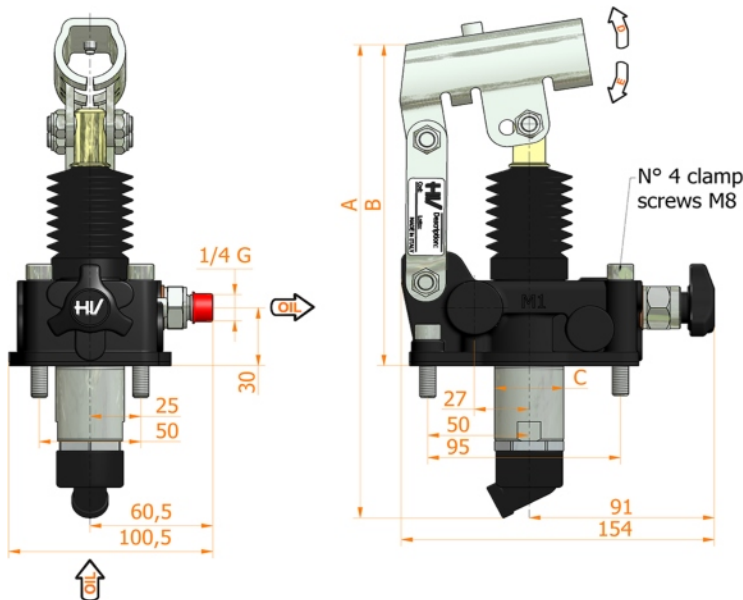

PMSE 20-30-40 s

with release hand knob
single acting hand pump for a single acting cylinder
for fixing to tank

Specifications:

- Cast iron body
- Piston treated with Niploy
- White zinc plated support lever
- Lever connection Ø 27
- White zinc plated external parts
- Standard colour black
- Oil tank mounting kit included

DISPLACEMENT cm ³	A mm	B mm	C mm	D °	E °	ACTUAL DISPLACEMENT cm ³	PRESSURE BAR		MASS KG	CODE WITHOUT BELLOWS	CODE WITH BELLOWS
							OPTIMAL	MAX			
20	249	167	34	35	29	20,527	80	240	3,100	6067.0010	6067.0037
30	252	167	34	38	26	30,262	60	185	3,200	6068.0010	6068.0037
40	252	167	40	38	26	40,290	40	160	3,300	6069.0010	6069.0037